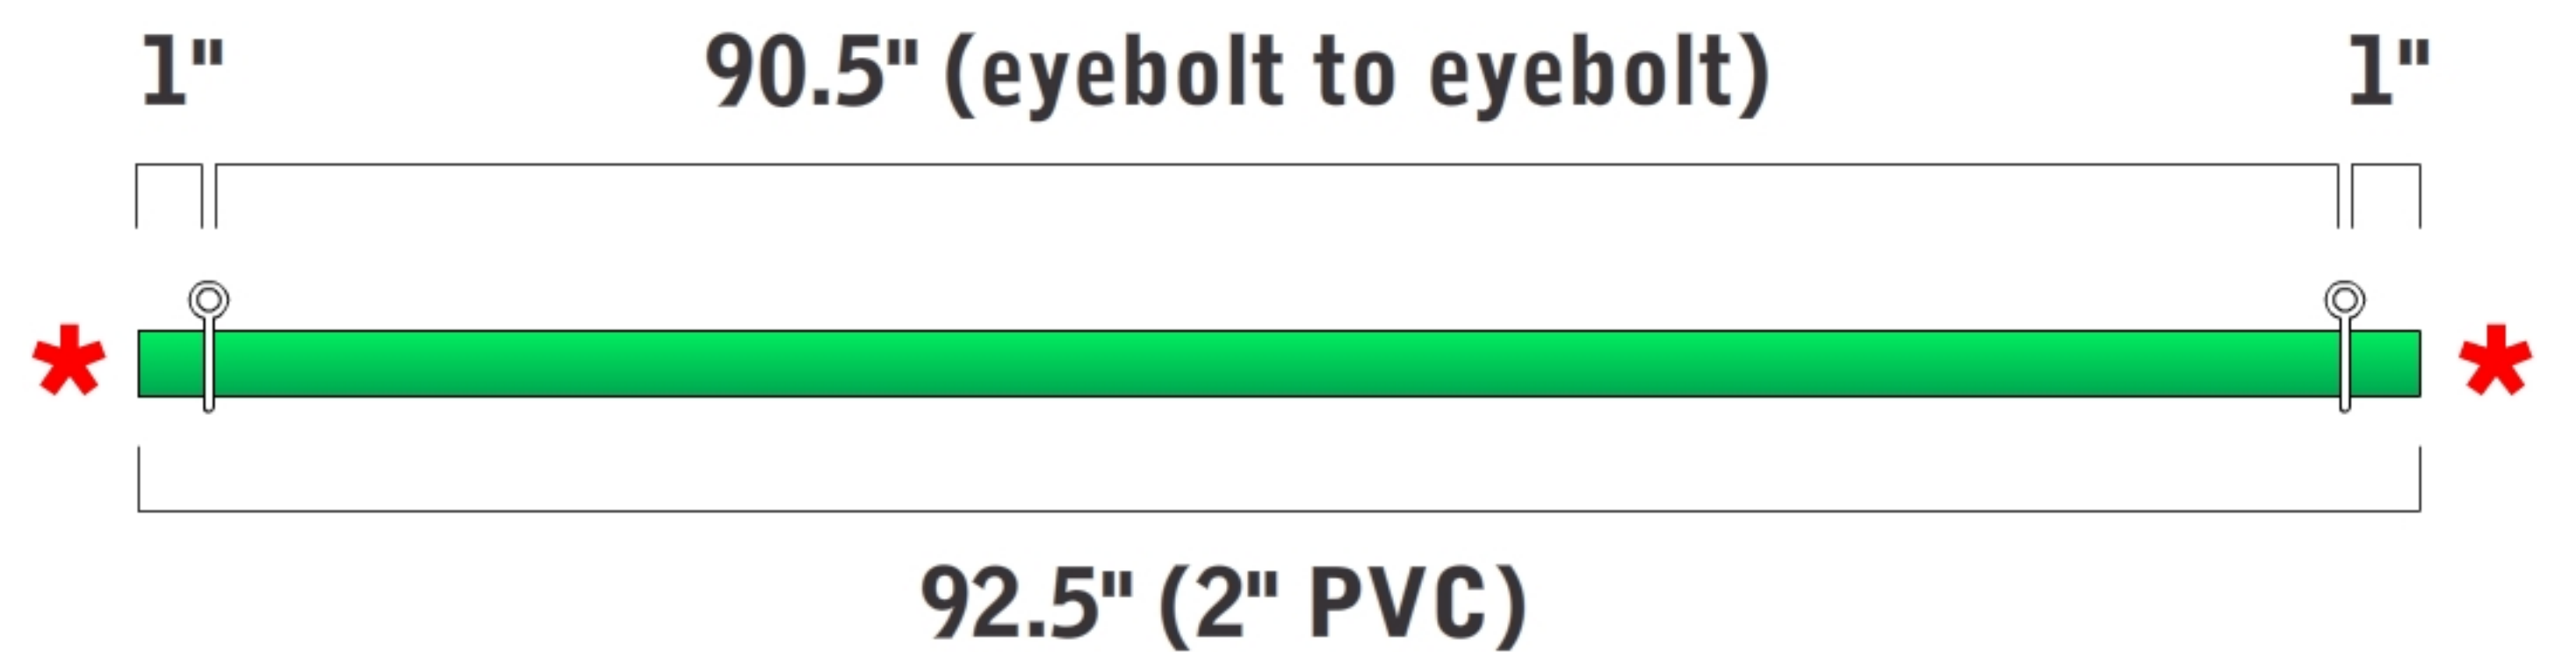

**Pre Gate
(Green Arm)**