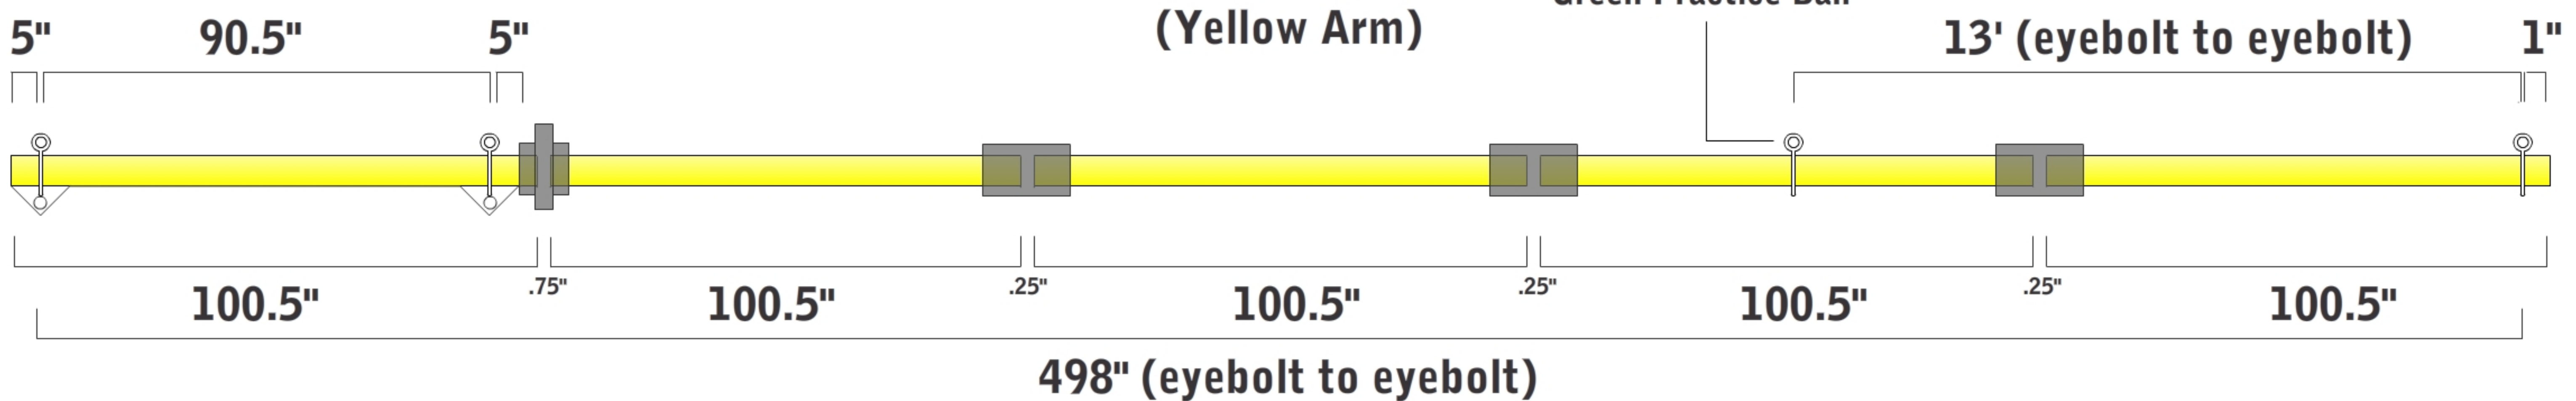

# WallyCourse Pipe Diagram

KEY	
	Eye bolt
	Eye bolt w/ Wally Plate
	Union w/ Collar on Turn Ball Side
	Couplers
	Eye bolt is 1" from end of PVC

images not drawn to scale

## 100.5" Modular PVC Assembly (Recommended)

**Ski Gate  
(Red Arm)**

**Pre Gate  
(Green Arm)**

**Boat Gate  
(Yellow Arm)**