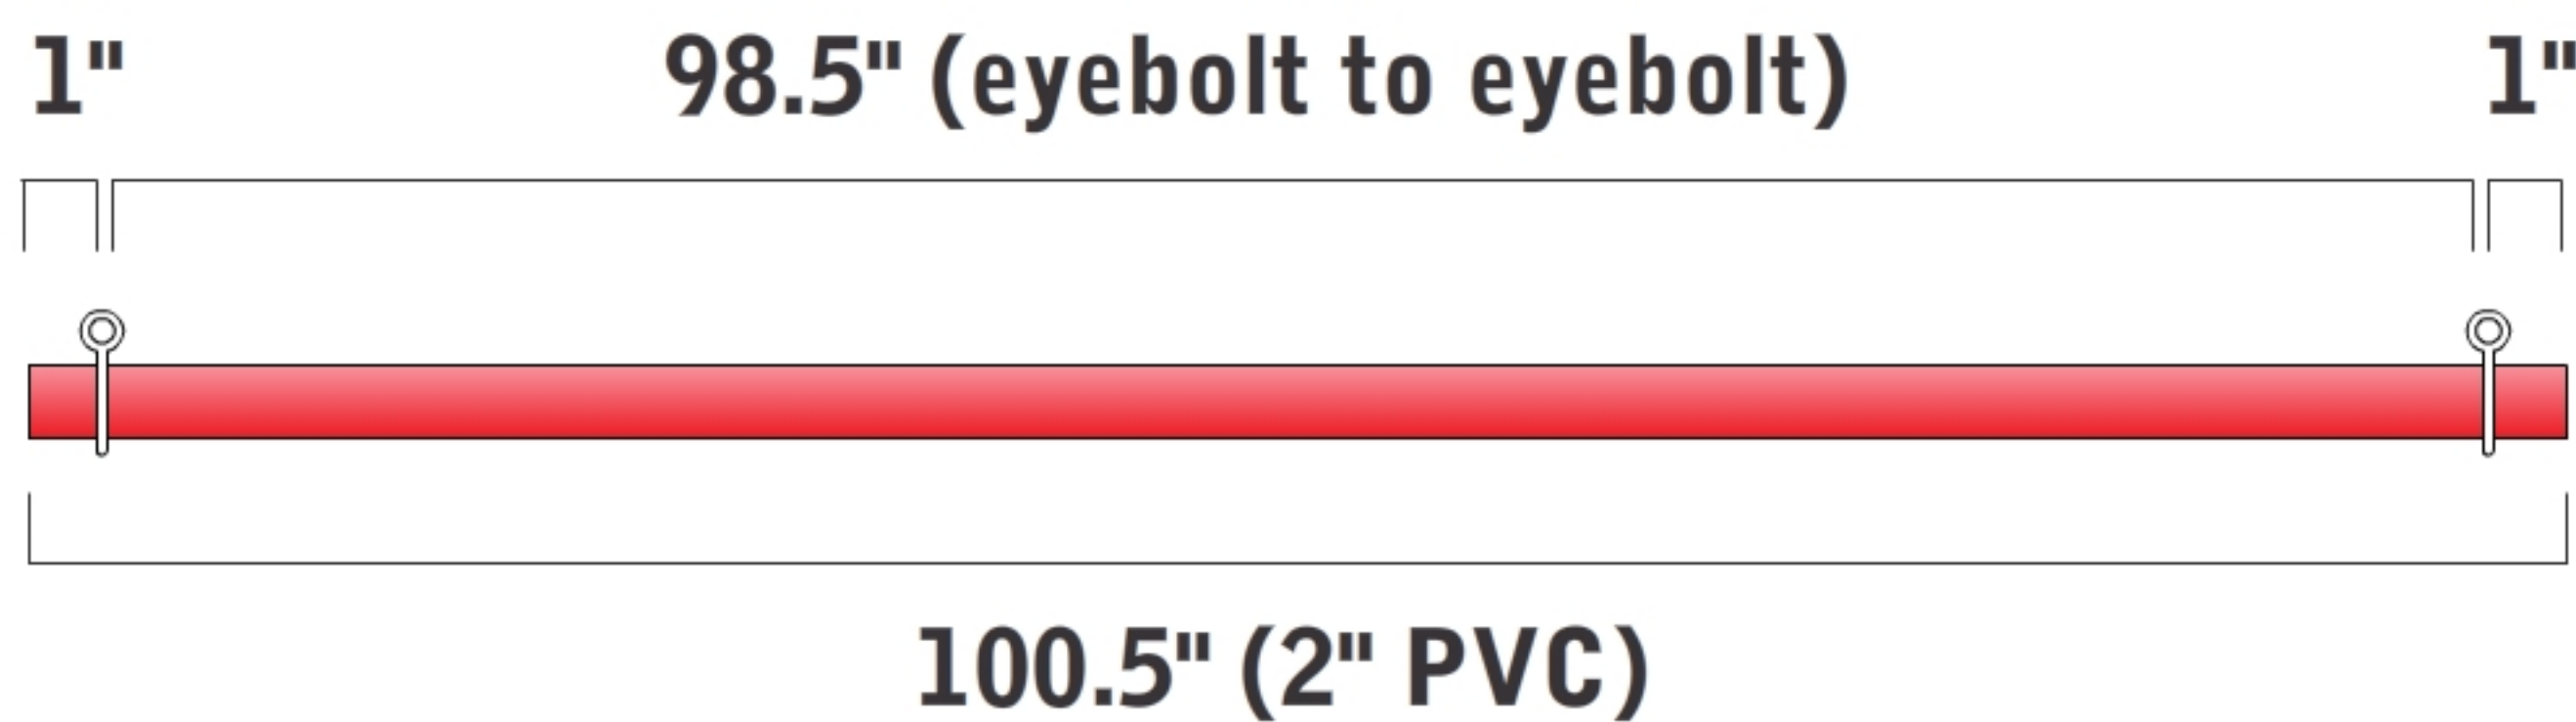

# WallyCourse Pipe Diagram

KEY	
	Eye bolt
	Eye bolt w/ Wally Plate
	Union w/ Collar on Turn Ball Side
	Couplers
	Eye bolt is 1" from end of PVC

images not drawn to scale

## 100.5" Modular PVC Assembly (Recommended)

**Ski Gate  
(Red Arm)**

**Pre Gate  
(Green Arm)**

**Boat Gate  
(Yellow Arm)**