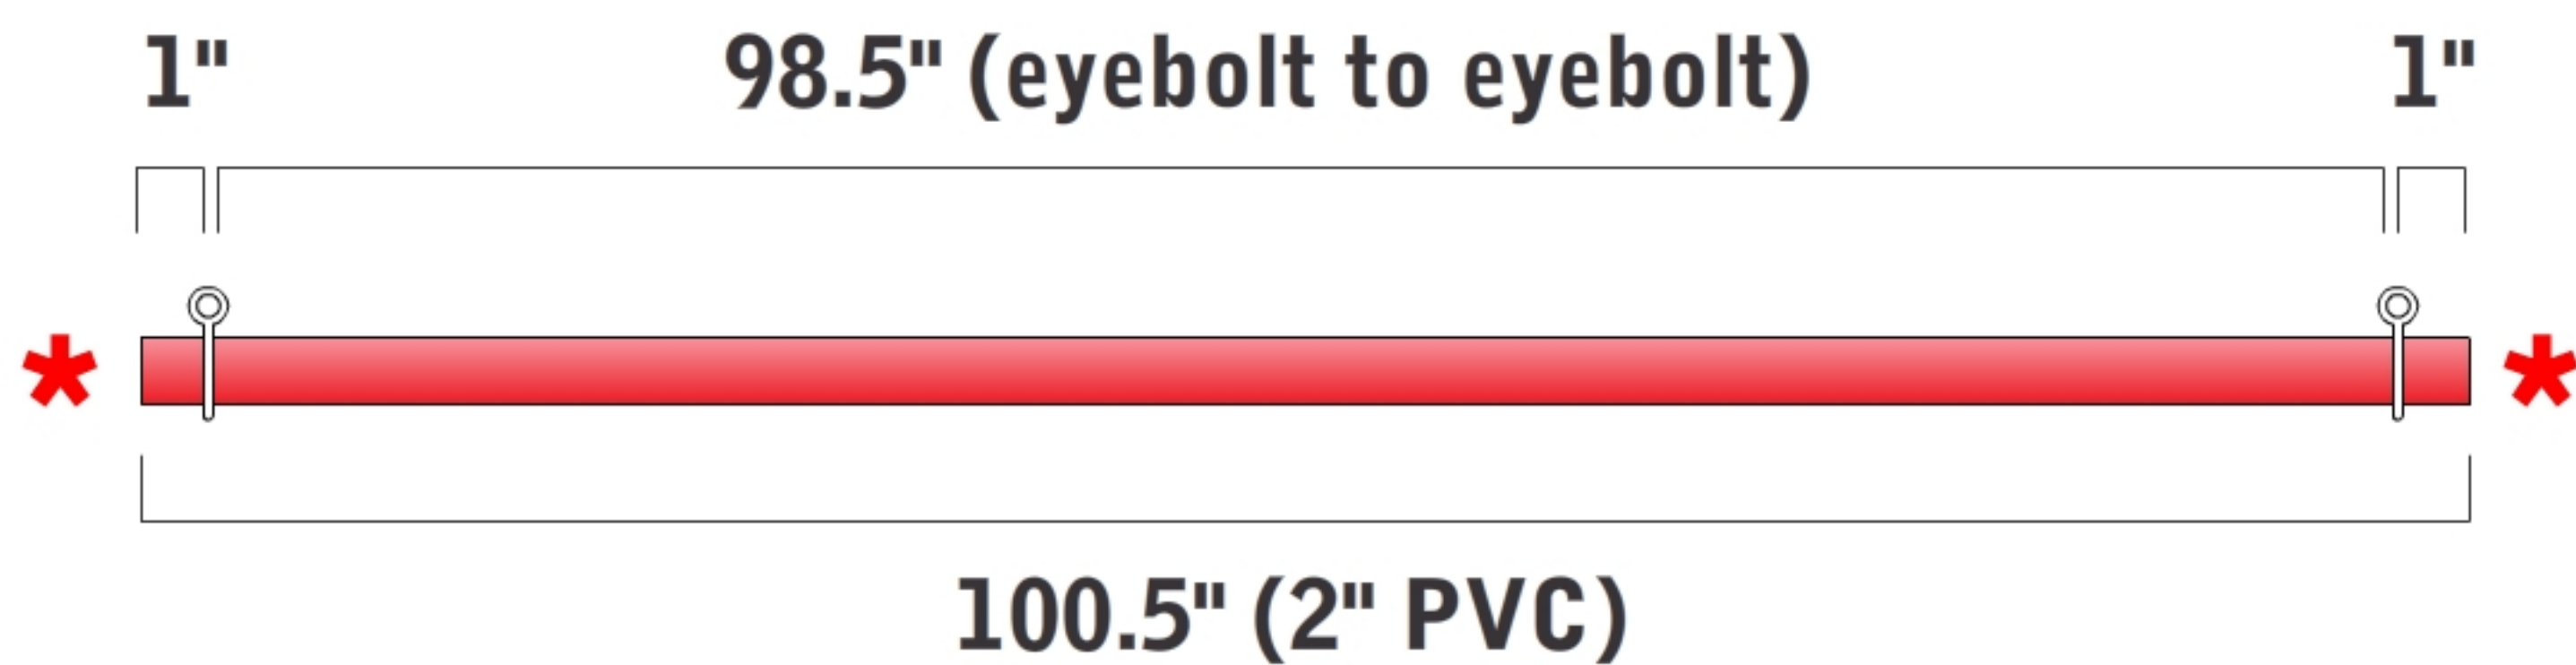

Non Modular PVC Assembly

**Ski Gate
(Red Arm)**