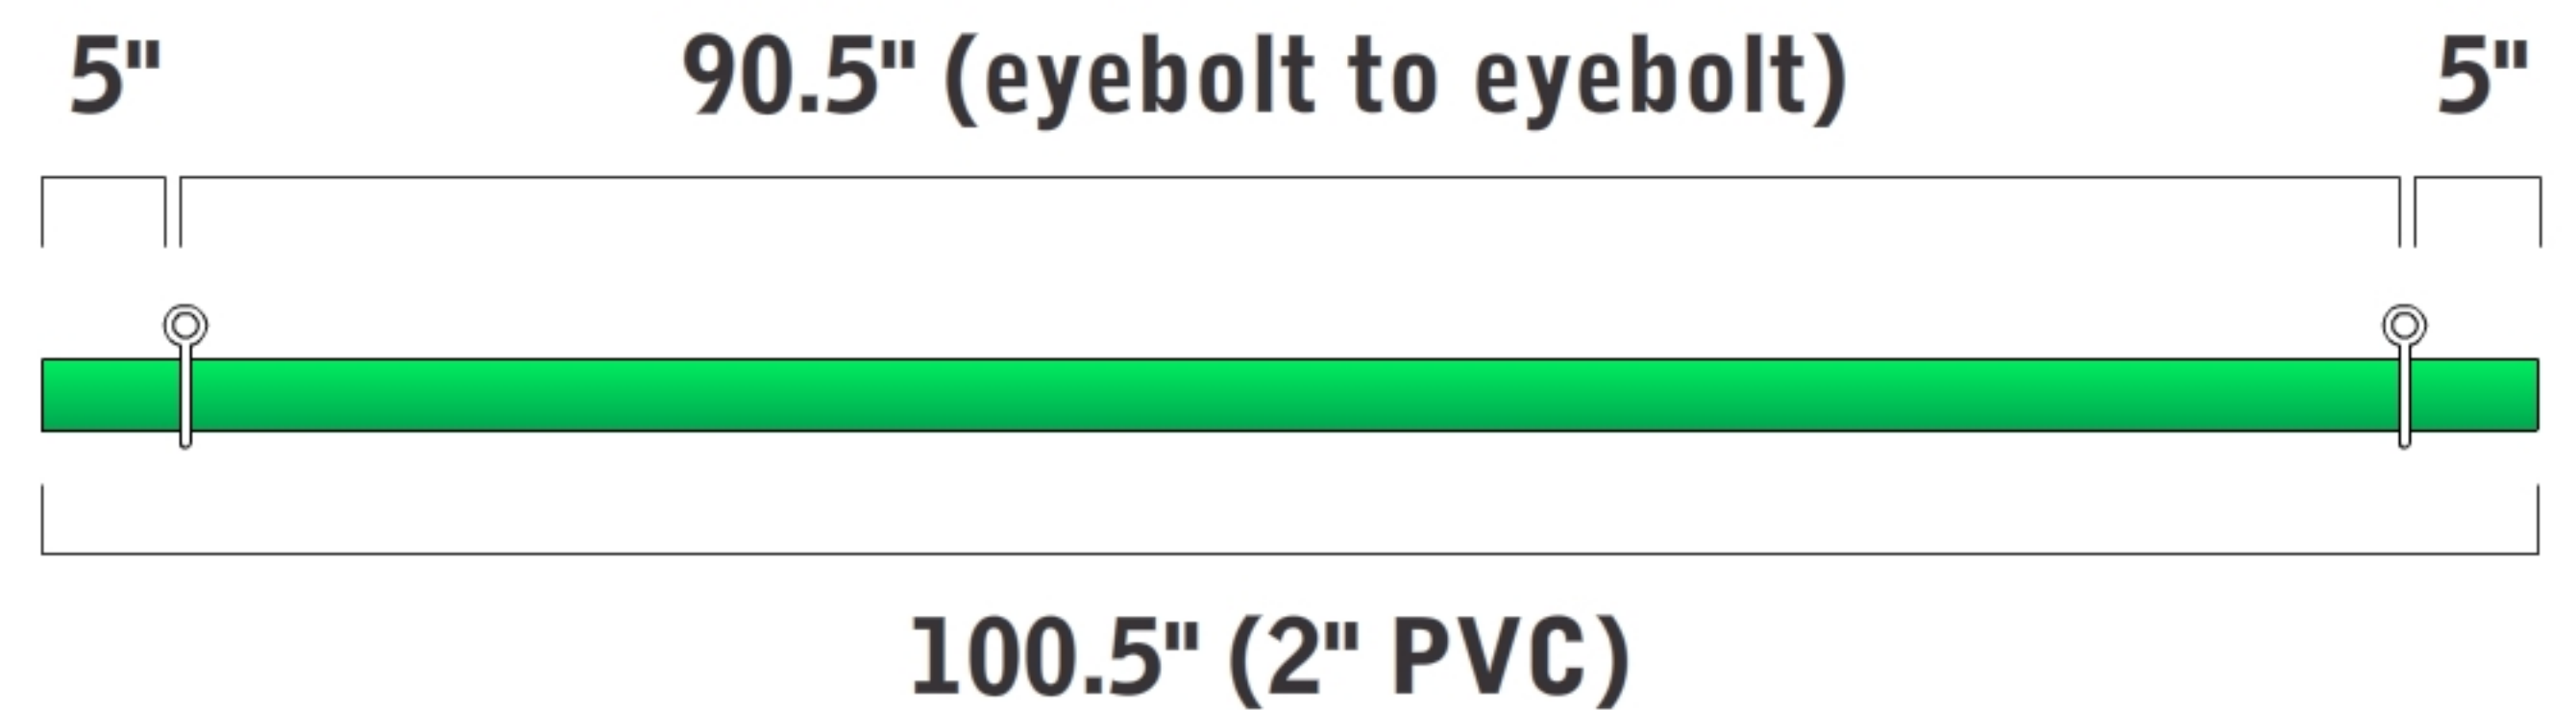

# WallyCourse Pipe Diagram

KEY	
	Eye bolt
	Eye bolt w/ Wally Plate
	Union w/ Collar on Turn Ball Side
	Couplers
	Eye bolt is 1" from end of PVC

images not drawn to scale

## 100.5" Modular PVC Assembly (Recommended)

**Ski Gate  
(Red Arm)**

**Pre Gate  
(Green Arm)**

**Boat Gate  
(Yellow Arm)**